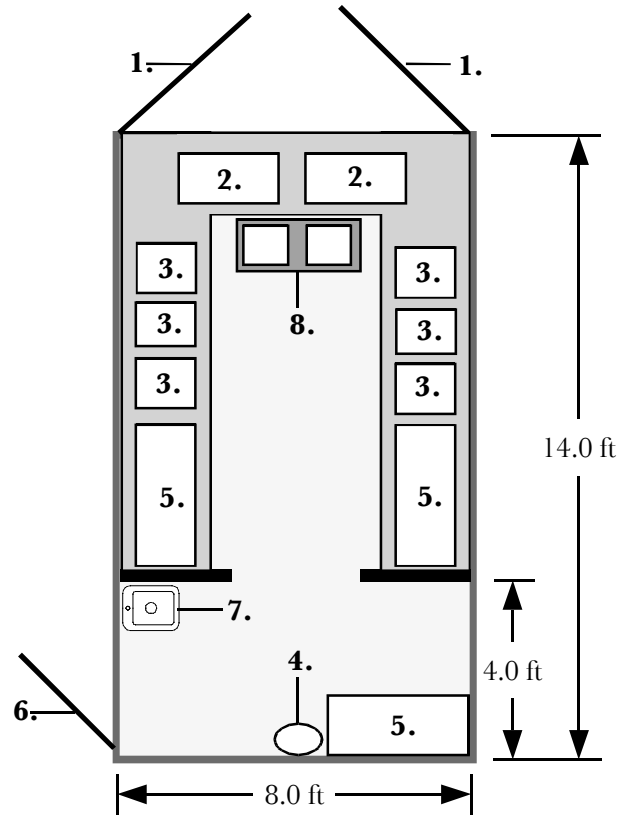

Bishop
Services, Inc.

Beverage Trailer

Trailer Unit ID No. 965
14' L X 8' W

Legend

1. Double Doors
2. Two Five Gallon Norris Milk Machine's, with built in Drain
3. Beverage Cambro's
4. Hot Water Paloma
5. Curtis 15 gal. Coffee Machine With 10 gal. Hot Water Storage
6. 36' Side Entrance Door
7. Hands Free Hand Washing Sink
8. Two Compartment Sink 17" x 17" x 12" 1" = 4'

VIN 243212
UNIT 1
BEVERAGE 965