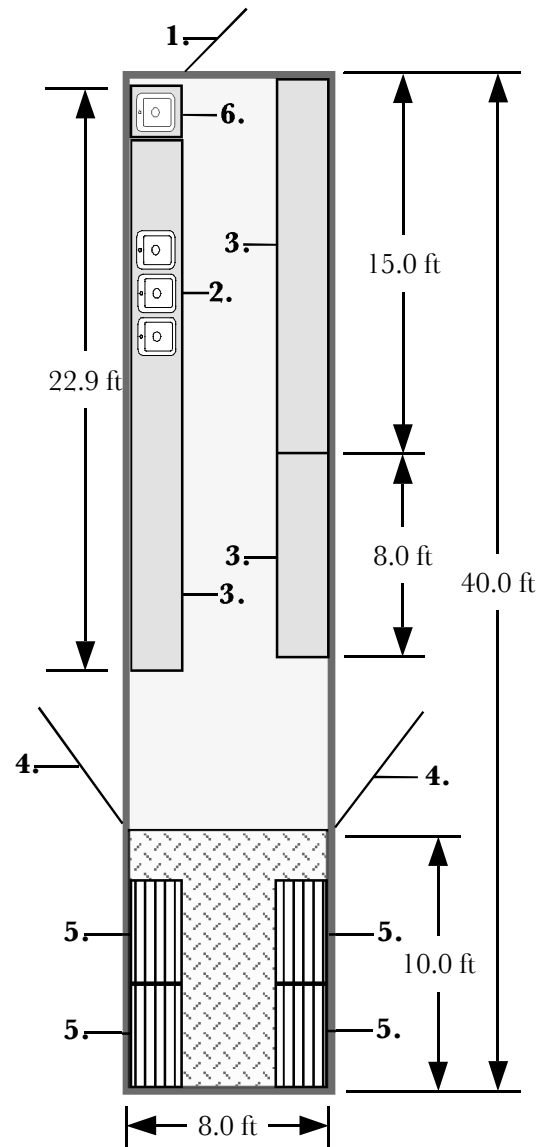

Bishop
Services, Inc.

Sack Lunch Trailer

Trailer Unit ID No. 413
40' L X 8' W

Legend

- 1. 36" Door
- 2. Three Compartment Sink
With Stainless Steel Counters
- 3. Stainless Steel Counter
- 4. 42" Door
- 5. 2' x 4' Three Tier
Metal Shelving
- 6. Hand Washing Sink
With Hot Water Paloma

1" = 7'

**SACK LUNCH
413 UNIT 1**